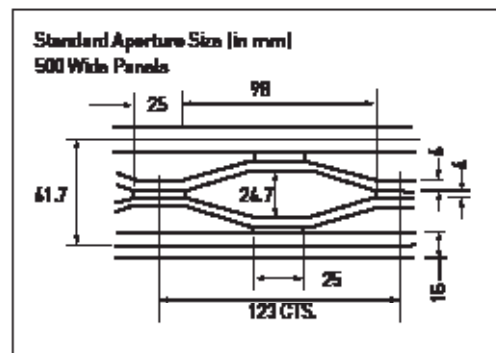

AMPLIGRIP - Aluminium Grating

200 Series (Light Industrial)

Marine Industrial / Offshore Industrial

Series	Thickness (T) (mm)	Width (W) (mm)	Length (L) (mm)	Weight / Panel (kgs) (mm)	Alloy	Temper
201 / 600	13	600	6000	28	6063	T6
202 / 600	22	600	6000	35	6063	T6

Series	Thickness (T) (mm)	Width (W) (mm)	Length (L) (mm)	Weight / Panel (kgs) (mm)	Alloy	Temper
400						
430 / 500	30	500	6000	41	6063	T5

- Applicable to:
1. Marine Gangways
 2. Rooftop Platforms
 3. Roof Walkways
 4. Stairtreads
 5. Lightweight Catwalks
 6. Sewerage Treatment Plants