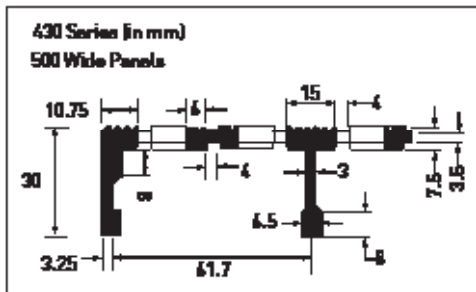

AMPLIGRIP - Aluminium Grating

200 Series (Light Industrial)

Marine Industrial / Offshore Industrial

Series	Thickness (T) (mm)	Width (W) (mm)	Length (L) (mm)	Weight / Panel (kgs) (mm)	Alloy	Temper
201 / 600	13	600	6000	28	6063	T6
202 / 600	22	600	6000	35	6063	T6

Series	Thickness (T) (mm)	Width (W) (mm)	Length (L) (mm)	Weight / Panel (kgs) (mm)	Alloy	Temper
400						
430 / 500	30	500	6000	41	6063	T5

- Applicable to:
1. Marine Gangways
 2. Rooftop Platforms
 3. Roof Walkways
 4. Stairtreads
 5. Lightweight Catwalks
 6. Sewerage Treatment Plants