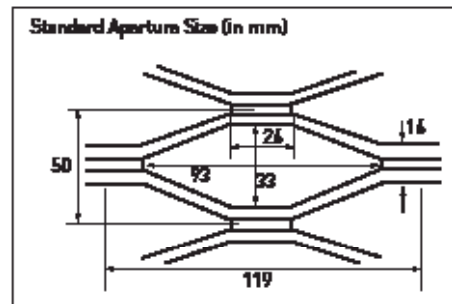

AMPLIGRIP - Aluminium Grating

200 Series (Light Industrial)

Marine Industrial / Offshore Industrial

Series	Thickness (T) (mm)	Width (W) (mm)	Length (L) (mm)	Weight / Panel (kgs) (mm)	Alloy	Temper
201 / 600	13	600	6000	28	6063	T6
202 / 600	22	600	6000	35	6063	T6

Series	Thickness (T) (mm)	Width (W) (mm)	Length (L) (mm)	Weight / Panel (kgs) (mm)	Alloy	Temper
400						
430 / 500	30	500	6000	41	6063	T5

- Applicable to:
1. Marine Gangways
 2. Rooftop Platforms
 3. Roof Walkways
 4. Stairtreads
 5. Lightweight Catwalks
 6. Sewerage Treatment Plants