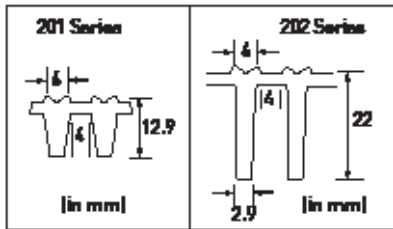

AMPLIGRIP - Aluminium Grating

200 Series (Light Industrial)

Marine Industrial / Offshore Industrial

Series	Thickness (T) (mm)	Width (W) (mm)	Length (L) (mm)	Weight / Panel (kgs) (mm)	Alloy	Temper
201 / 600	13	600	6000	28	6063	T6
202 / 600	22	600	6000	35	6063	T6

Series	Thickness (T) (mm)	Width (W) (mm)	Length (L) (mm)	Weight / Panel (kgs) (mm)	Alloy	Temper
400						
430 / 500	30	500	6000	41	6063	T5

- Applicable to:
1. Marine Gangways
 2. Rooftop Platforms
 3. Roof Walkways
 4. Stairtreads
 5. Lightweight Catwalks
 6. Sewerage Treatment Plants